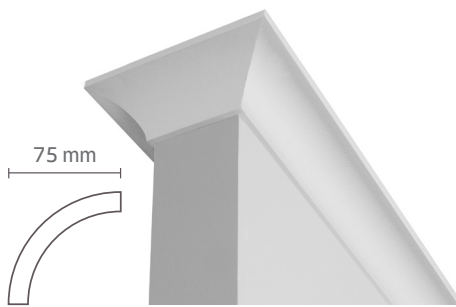

Sydney 90 mm

With its combination of smooth curves and straight lines, Sydney is a stunning 90 mm decorative cornice that adds style and elegance to any room. Sydney exemplifies a classic timeless look suitable for a broad selection of interior types.

Item Description	Knauf Item Code
Cornice New York 90 4200	00817865

SHEETROCK® COVE

Cove 55 mm

Cove 75 mm

Cove 90 mm

Cove 55 mm, 75 mm & 90 mm

Its classic clean lines and consistent profiles make SHEETROCK Cove the perfect choice for a wide range of residential interiors. Conveniently available in a choice of 55 mm, 75 mm and 90 mm profiles, it is designed to complement different ceiling heights and room proportions.