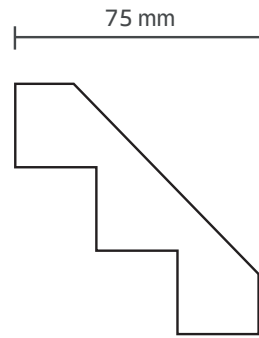

CAIRO

Cairo 75 mm

Create the sensation of height and space in any room with Cairo's clean crisp angles and defined stepped design. Cairo's aesthetically striking profile can be used across a diverse range of décors, especially lending itself toward modern interiors.

Item Description	Knauf Item Code
Cornice Cairo 3 Step 75 4200	00817861