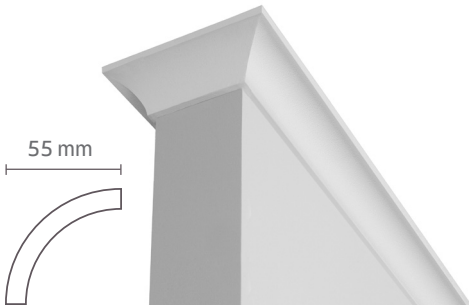

Sydney 90 mm

With its combination of smooth curves and straight lines, Sydney is a stunning 90 mm decorative cornice that adds style and elegance to any room. Sydney exemplifies a classic timeless look suitable for a broad selection of interior types.

Item Description	Knauf Item Code
Cornice Manly 75 4200	00817864

Item Description	Knauf Item Code
Cornice Sydney 90 4200	00817884

NEW YORK

New York 90 mm

The clean, straight lines and sleek curves of New York combine understated elegance with a modern edge. This stylish 90 mm profile adds an element of refinement, sophistication and space to a room.

Item Description	Knauf Item Code
Cornice New York 90 4200	00817865

SHEETROCK® COVE

Cove 55 mm

Cove 75 mm

Cove 90 mm

Cove 55 mm, 75 mm & 90 mm

Its classic clean lines and consistent profiles make SHEETROCK Cove the perfect choice for a wide range of residential interiors. Conveniently available in a choice of 55 mm, 75 mm and 90 mm profiles, it is designed to complement different ceiling heights and room proportions.