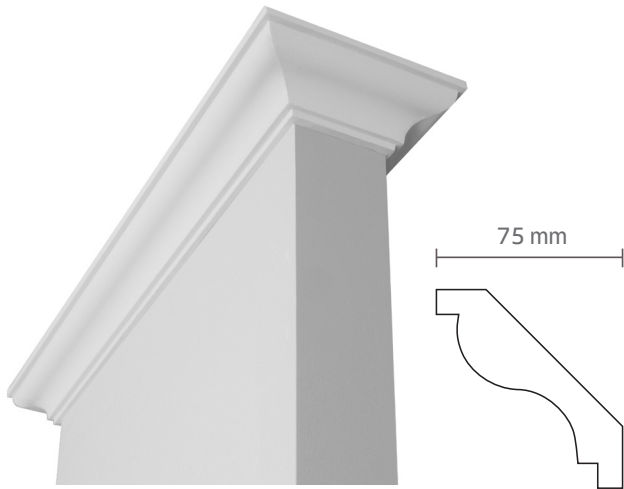

MANLY & SYDNEY

Manly 75 mm

A stylish fresh appearance, Manly offers a decorative touch with an understated smooth contour – combining to make a clean, flawless statement. Well suited for most ceiling heights as well as a majority of interiors.