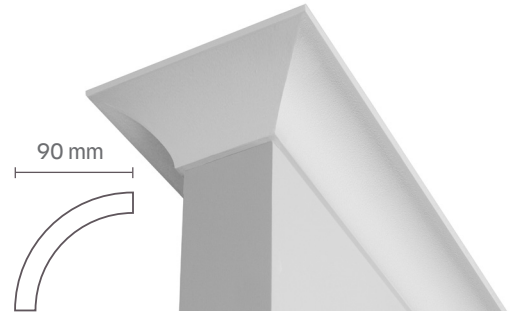

SHEETROCK Cove Range

Available in 55, 75, and 90 mm profiles, the SHEETROCK Cove range is designed for practicality and durability. Its lightweight, high-strength composite design ensures easy handling, carrying, and installation, making it a reliable choice for builders and homeowners alike.

Sydney 90 mm

With its combination of smooth curves and straight lines, Sydney is a stunning 90 mm decorative cornice that adds style and elegance to any room. Sydney exemplifies a classic timeless look suitable for a broad selection of interior types.

Item Description	Knauf Item Code
Cornice Manly 75 4200	00817864

Item Description	Knauf Item Code
Cornice Sydney 90 4200	00817884

NEW YORK

New York 90 mm

The clean, straight lines and sleek curves of New York combine understated elegance with a modern edge. This stylish 90 mm profile adds an element of refinement, sophistication and space to a room.

Item Description	Knauf Item Code
Cornice New York 90 4200	00817865

SHEETROCK® COVE

Cove 55 mm

Cove 75 mm

Cove 90 mm

Cove 55 mm, 75 mm & 90 mm

Its classic clean lines and consistent profiles make SHEETROCK Cove the perfect choice for a wide range of residential interiors. Conveniently available in a choice of 55 mm, 75 mm and 90 mm profiles, it is designed to complement different ceiling heights and room proportions.