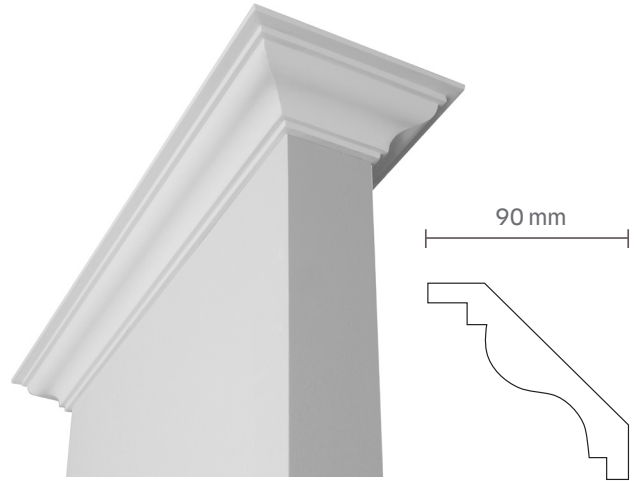

SHEETROCK Cove Range

Available in 55, 75, and 90 mm profiles, the SHEETROCK Cove range is designed for practicality and durability. Its lightweight, high-strength composite design ensures easy handling, carrying, and installation, making it a reliable choice for builders and homeowners alike.

CAIRO

Cairo 75 mm

Create the sensation of height and space in any room with Cairo's clean crisp angles and defined stepped design. Cairo's aesthetically striking profile can be used across a diverse range of décors, especially lending itself toward modern interiors.

Item Description	Knauf Item Code
Cornice Cairo 3 Step 75 4200	00817861

MANLY & SYDNEY

Manly 75 mm

A stylish fresh appearance, Manly offers a decorative touch with an understated smooth contour – combining to make a clean, flawless statement. Well suited for most ceiling heights as well as a majority of interiors.

Sydney 90 mm

With its combination of smooth curves and straight lines, Sydney is a stunning 90 mm decorative cornice that adds style and elegance to any room. Sydney exemplifies a classic timeless look suitable for a broad selection of interior types.